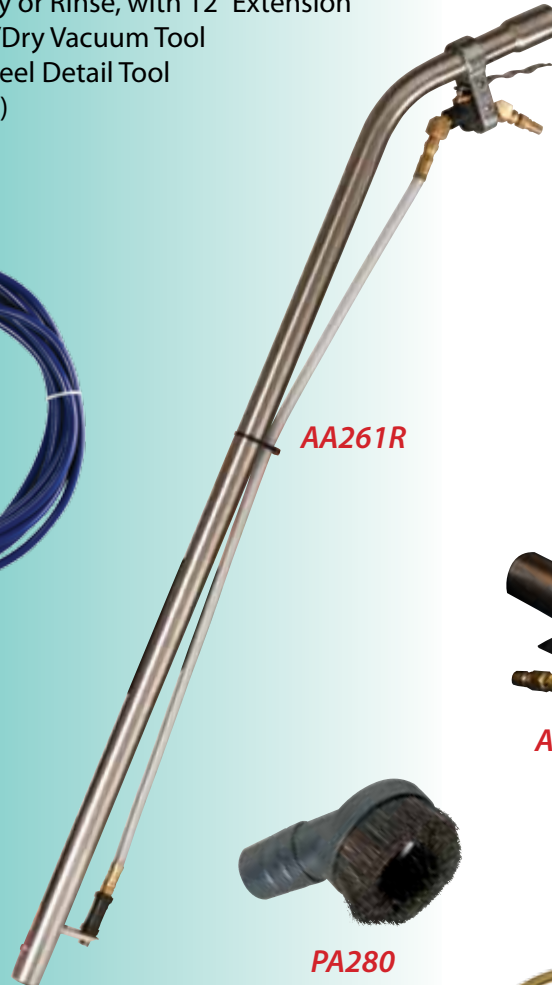

## WET CLEANING KITS

PART # AA391 (30') | PART # AA394 (40')

- AA277 30' Vacuum/Water Hose with cuffs & quick connect hose ends
- AA279 40' - same as above
- AA261R Stainless Steel Wand with Trigger Valve and Spray Jet
- AA225 30' Water hose with quick connects
- AA226 40' Water hose with quick connects
- AA379 14" Brush & Squeegee hard floor tool (2)
- AA380S Replacement squeegee for AA379 (2)
- AA380B Replacement brush for AA379 (2)
- AA382W Wheel for AA379 Brush & Squeegee Head (4)
- AA382B Bracket for Wheel (AA382W) (2)
- AA115 Wand, Pre-Spray or Rinse, with 12" Extension
- PA280 Soft Brush Wet/Dry Vacuum Tool
- AA283 3.5" Stainless Steel Detail Tool
- AA451 Hose Hanger (2)

## Wet/Dry

Built-In

## Total Cleaning System

AA277 / AA279

AA225/AA226

AA261R

AA382W (4)

AA382B (2)

AA379 (2)

AA380B (2)